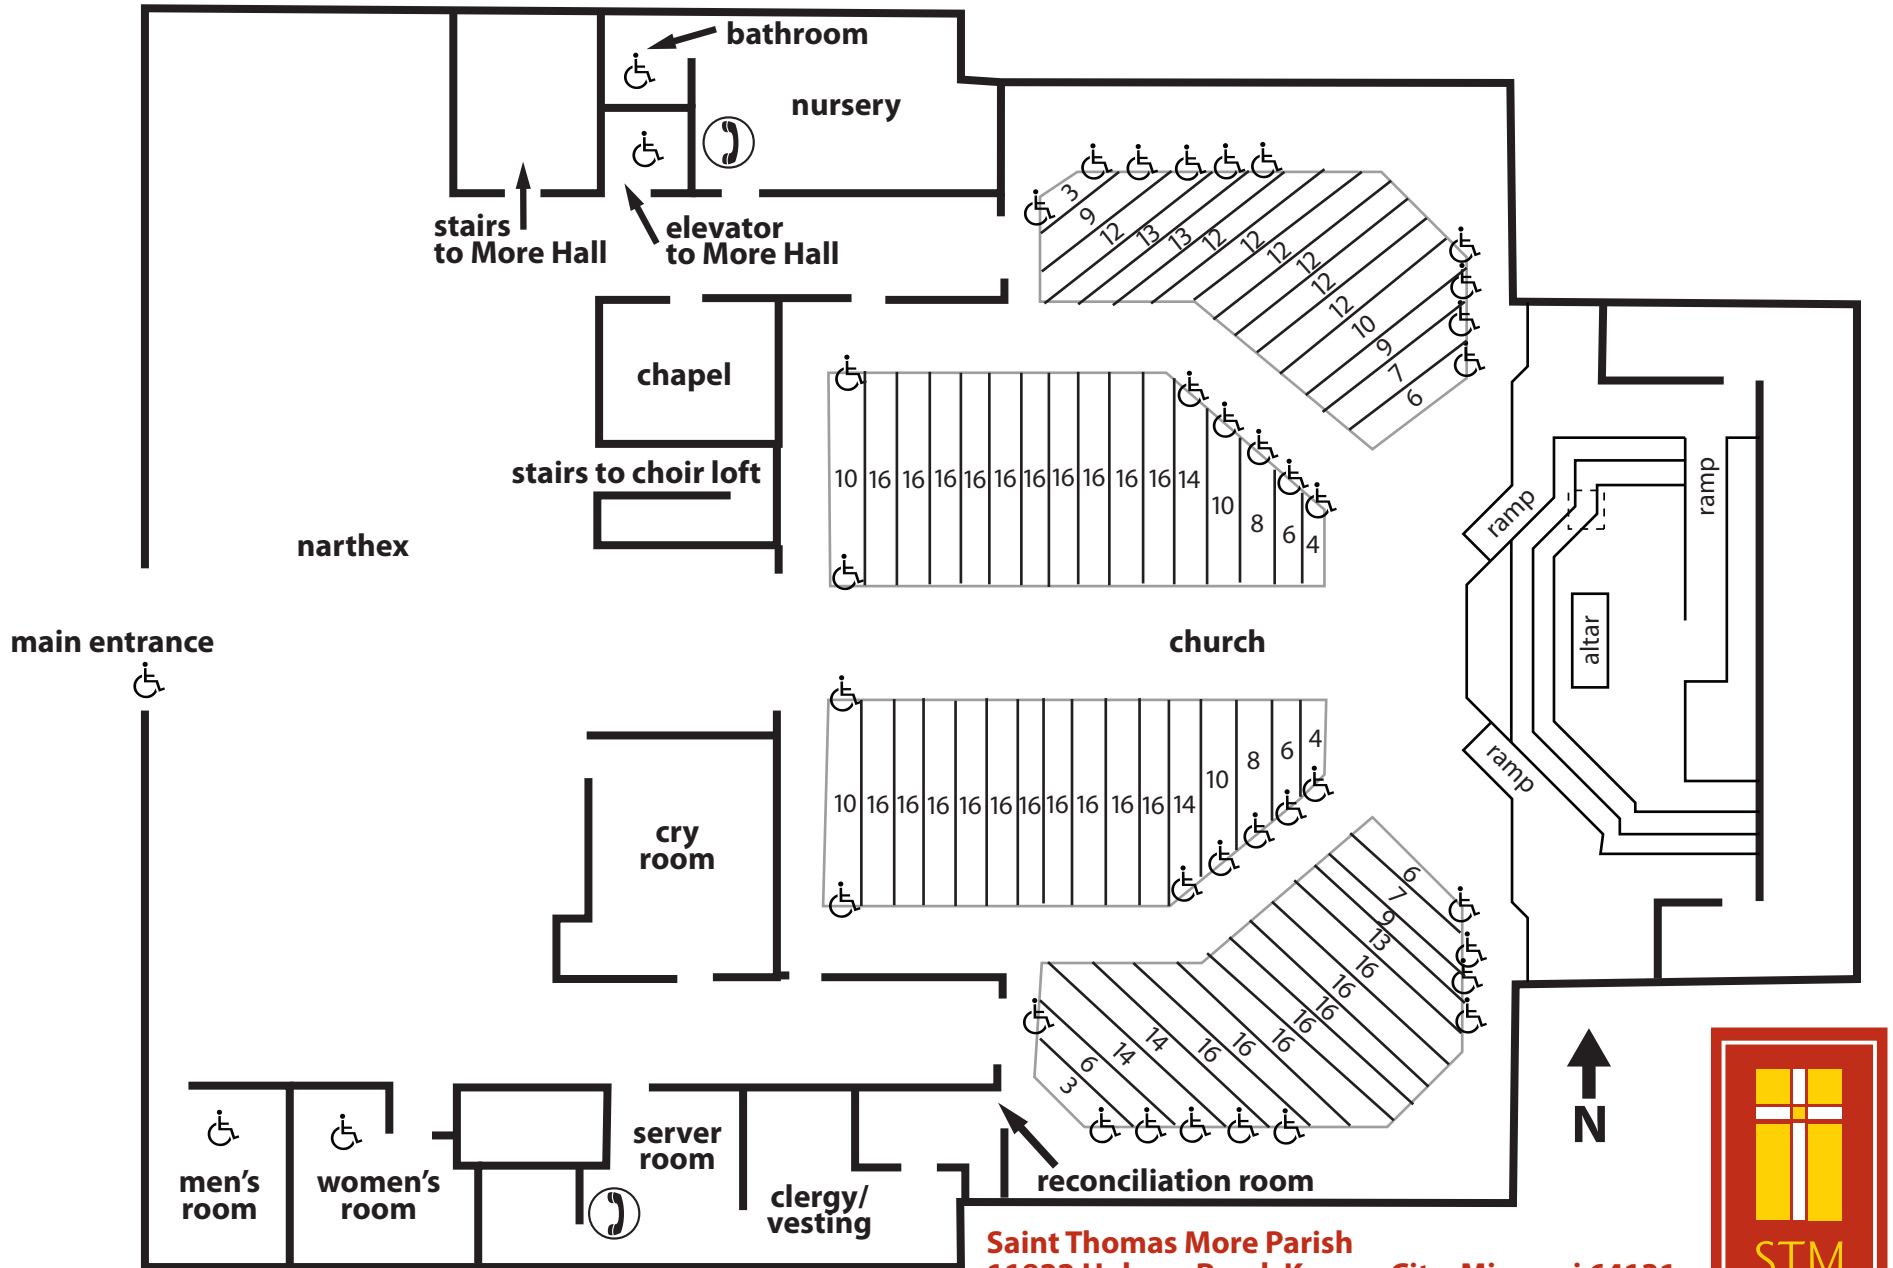

# Church building, ground level

**Saint Thomas More Parish**  
 11822 Holmes Road, Kansas City, Missouri 64131  
[www.stmkc.com](http://www.stmkc.com) 816.942.2492