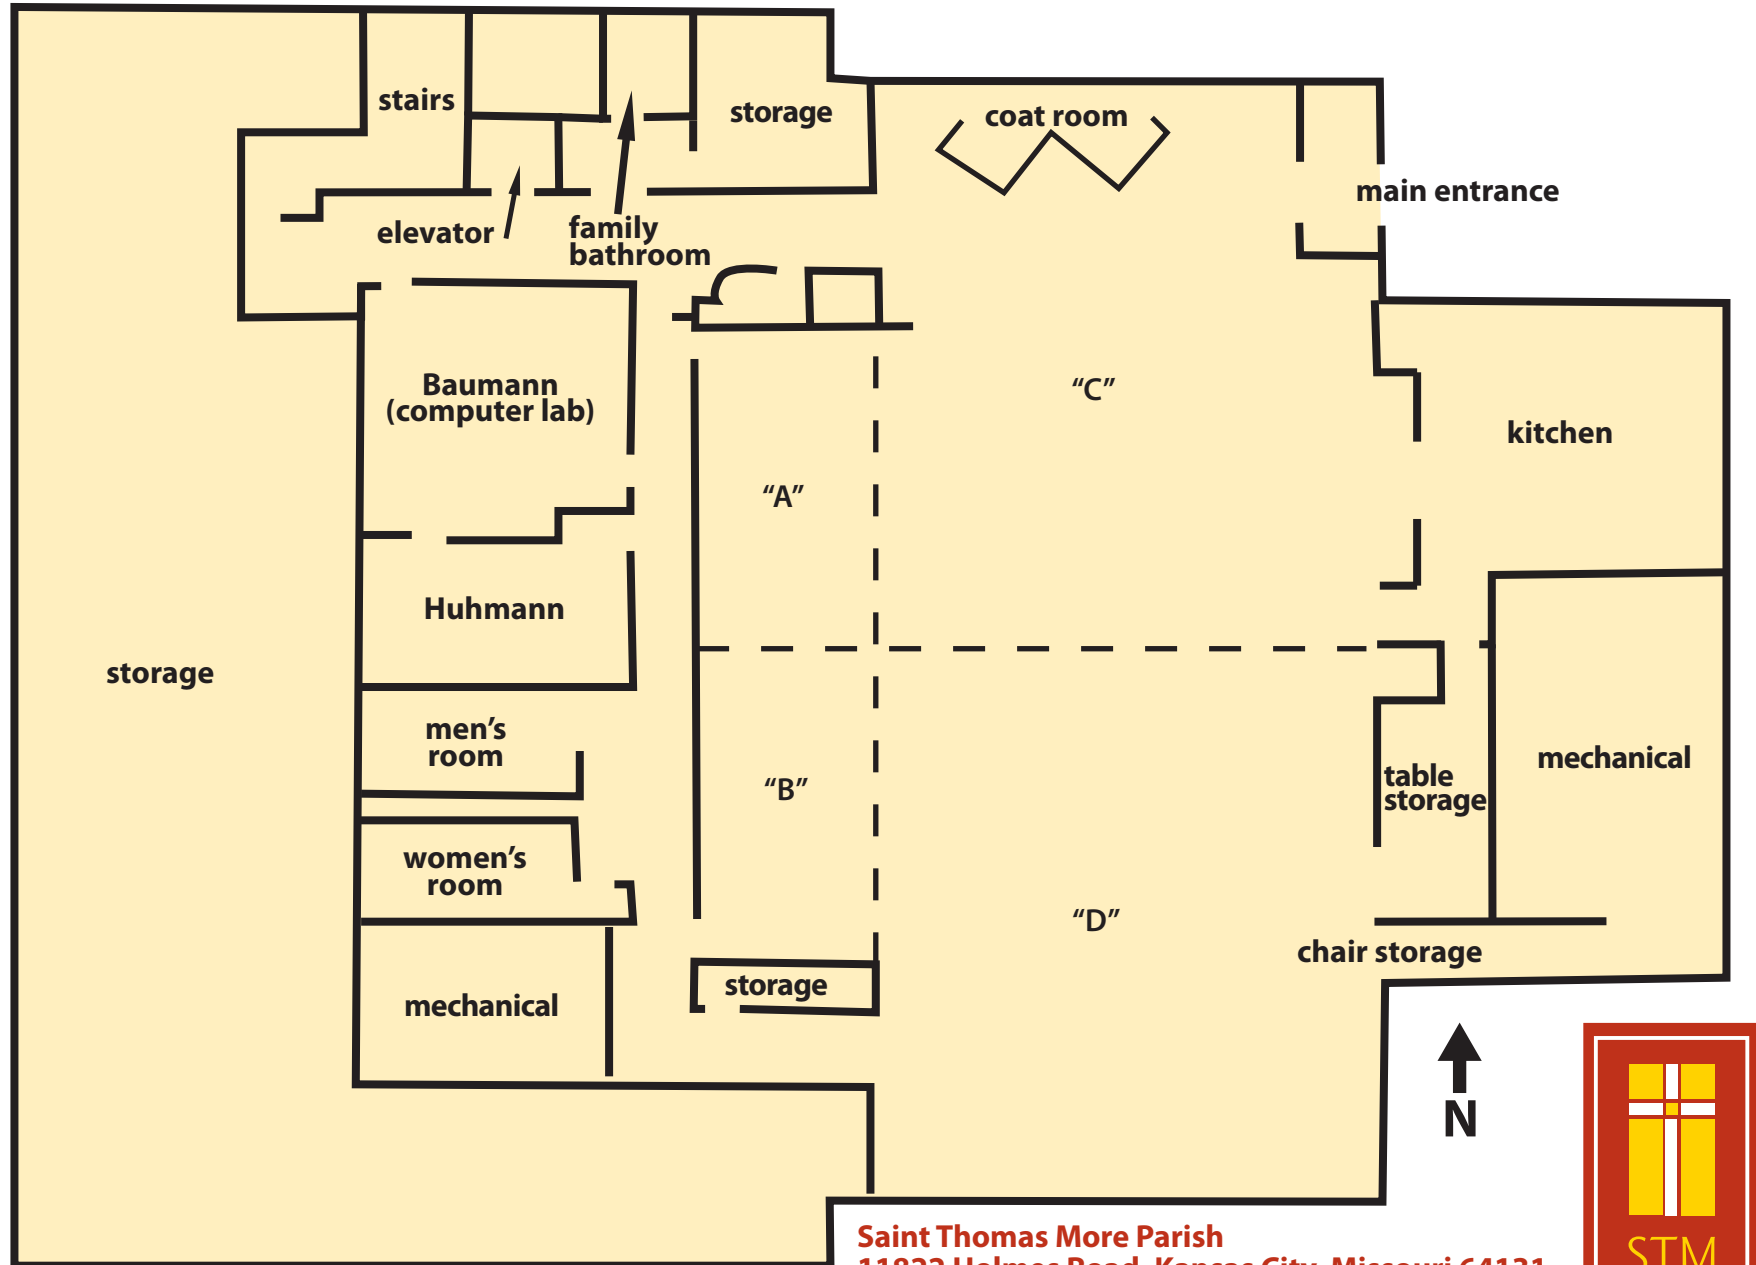

# More Hall (church building, lower level)

Saint Thomas More Parish  
11822 Holmes Road, Kansas City, Missouri 64131  
www.stmkc.com 816.942.2492