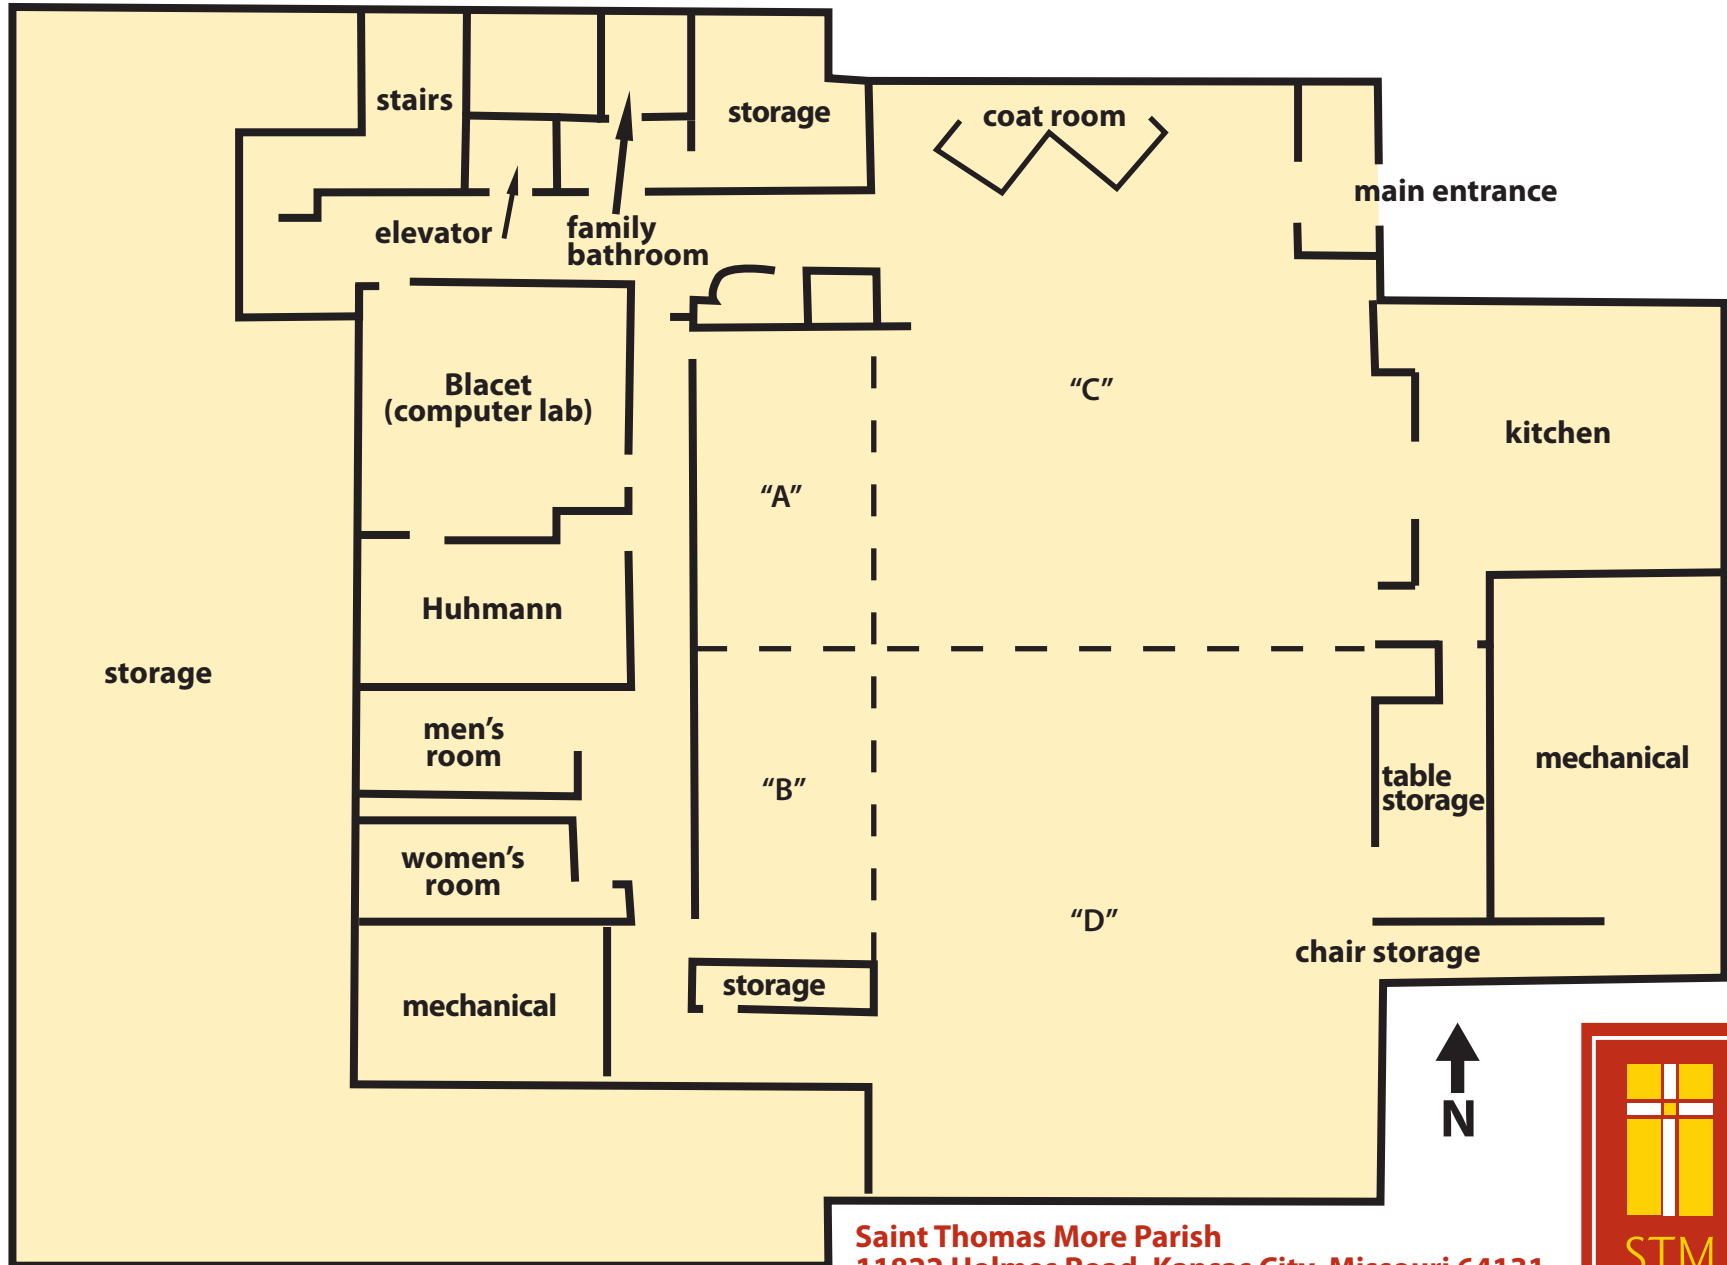

More Hall (church building, lower level)

Saint Thomas More Parish
11822 Holmes Road, Kansas City, Missouri 64131
www.stmkc.com 816.942.2492